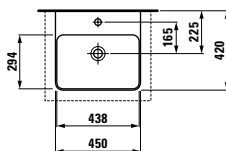

815281

Handwaschbecken unterbaufähig

Countertop small washbasin

450 x 420 x 115 mm

Farben / colours: .000 .400

Optionen / options: .104 .109 .111 .112

410102 SPACE

Waschtischunterbau,
2 Schubladen

Vanity unit, 2 drawers

435 x 410 x 520 mm

Farben / colours: .100 .101 .103 .999

402132 BASE

Waschtischunterbau, 2 Schubladen,
inkl. Schubladen-Ordnungssystem

Vanity unit, 2 drawers, incl. drawer organiser

435 x 390 x 530 mm

Farben / colours: .260 .261 .262 .263 .999

816280

Aufsatz-Handwaschbecken

Small washbasin, undersurface ground

450 x 420 x 115 mm

Farben / colours: .000 .400

Optionen / options: .104 .109 .111 .112

810282

Waschtisch unterbaufähig

Countertop washbasin

550 x 420 x 115 mm

Farben / colours: .000 .400

Optionen / options: .104 .108 .109 .111 .112 .158

410122 SPACE

Waschtischunterbau,
2 Schubladen

Vanity unit, 2 drawers

535 x 410 x 520 mm

Farben / colours: .100 .101 .103 .999

402192 BASE

Waschtischunterbau, 2 Schubladen,
inkl. Schubladen-Ordnungssystem

Vanity unit, 2 drawers, incl. drawer organiser

535 x 390 x 530 mm

Farben / colours: .260 .261 .262 .263 .999

816282

Aufsatz-Waschtisch

Washbasin, undersurface ground

550 x 420 x 115 mm

Farben / colours: .000 .400

Optionen / options: .104 .108 .109 .111 .112 .158