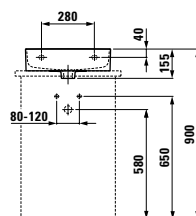

815281

Handwaschbecken unterbaufähig

Countertop small washbasin

450 x 420 x 115 mm

Farben / colours: .000 .400

Optionen / options: .104 .109 .111 .112

410102 SPACE

Waschtischunterbau,
2 Schubladen

Vanity unit, 2 drawers

435 x 410 x 520 mm

Farben / colours: .100 .101 .103 .999

402132 BASE

Waschtischunterbau, 2 Schubladen,
inkl. Schubladen-Ordnungssystem

Vanity unit, 2 drawers, incl. drawer organiser

435 x 390 x 530 mm

Farben / colours: .260 .261 .262 .263 .999

816280

Aufsatz-Handwaschbecken

Small washbasin, undersurface ground

450 x 420 x 115 mm

Farben / colours: .000 .400

Optionen / options: .104 .109 .111 .112

810282

Waschtisch unterbaufähig

Countertop washbasin

550 x 420 x 115 mm

Farben / colours: .000 .400

Optionen / options: .104 .108 .109 .111 .112 .158

410122 SPACE

Waschtischunterbau,
2 Schubladen

Vanity unit, 2 drawers

535 x 410 x 520 mm

Farben / colours: .100 .101 .103 .999

402192 BASE

Waschtischunterbau, 2 Schubladen,
inkl. Schubladen-Ordnungssystem

Vanity unit, 2 drawers, incl. drawer organiser

535 x 390 x 530 mm

Farben / colours: .260 .261 .262 .263 .999

816282

Aufsatz-Waschtisch

Washbasin, undersurface ground

550 x 420 x 115 mm

Farben / colours: .000 .400

Optionen / options: .104 .108 .109 .111 .112 .158